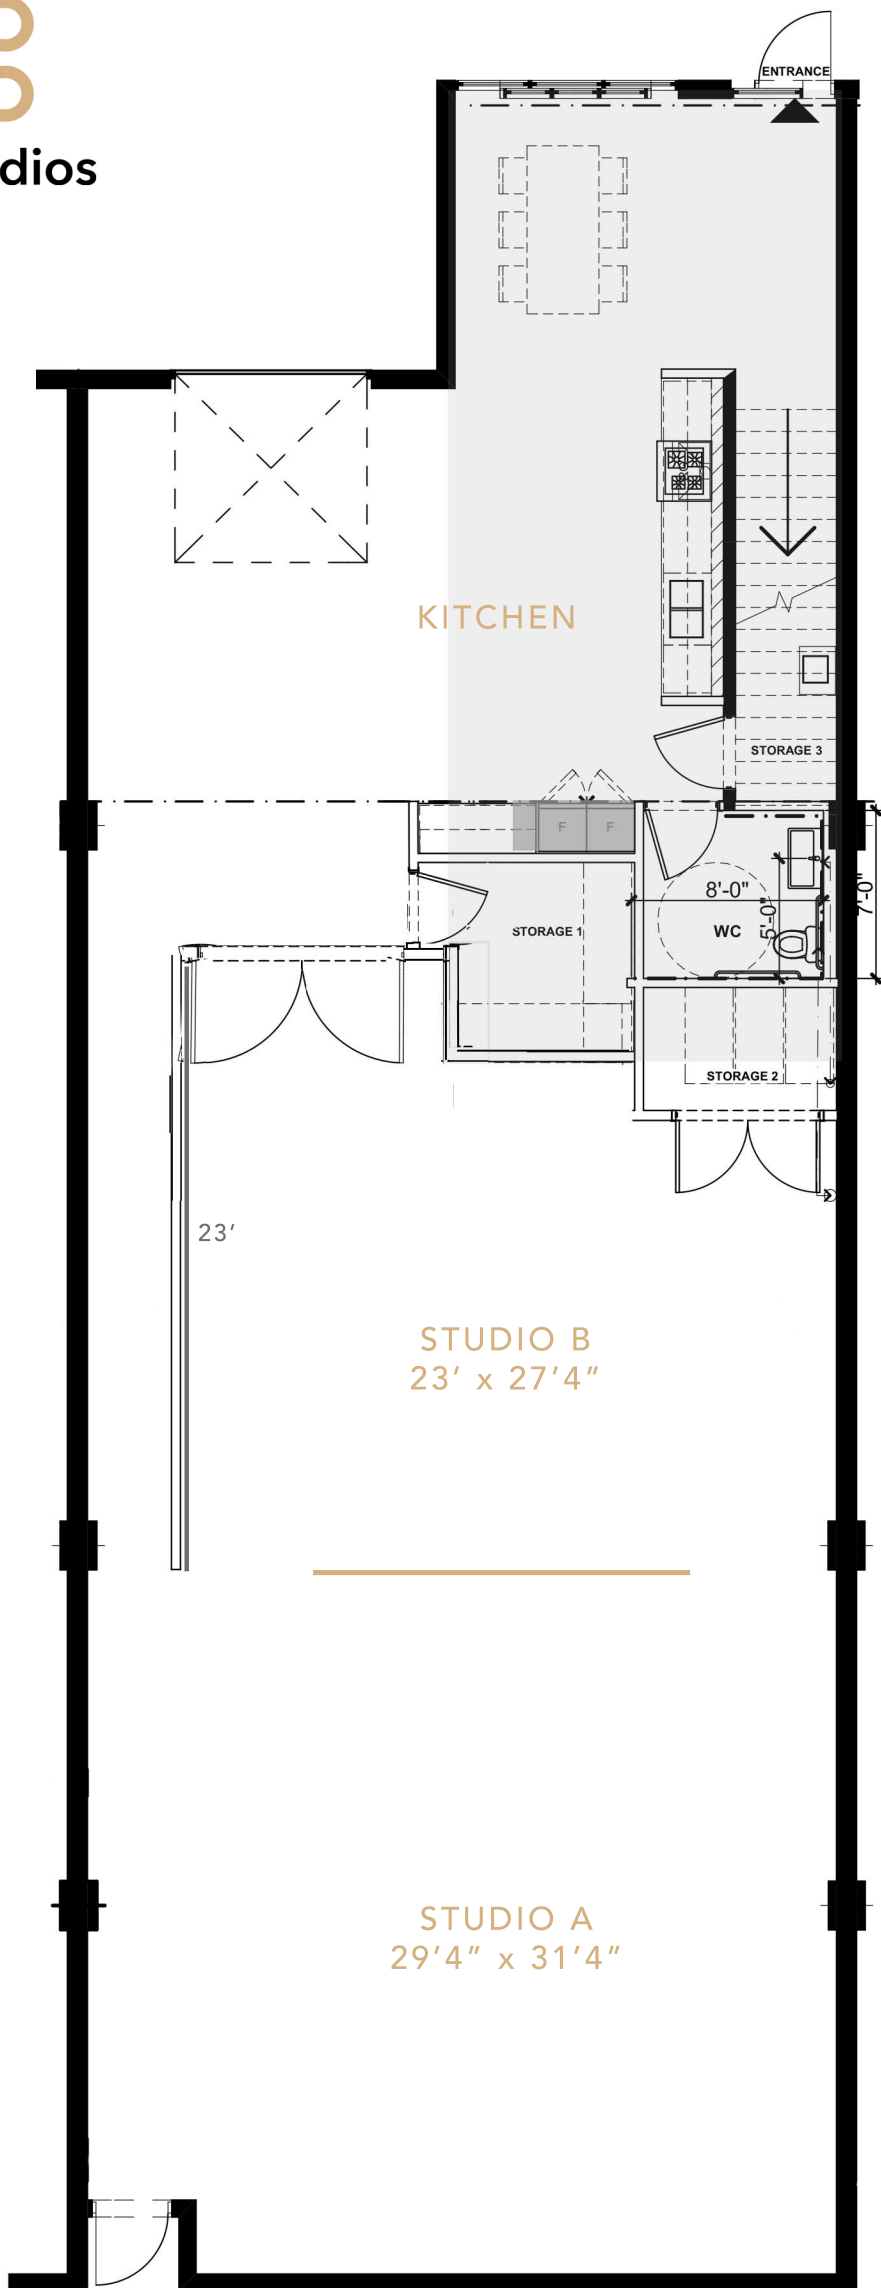

elastic studios

UNIT180-220 VICTORIA DRIVE, VANCOUVER, BC
bookings@elasticstudios.ca